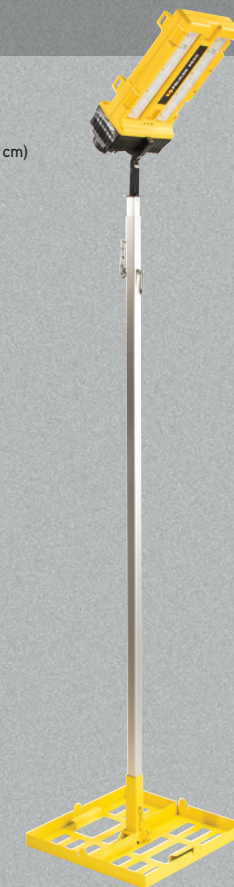

### 9430SL SPOT LIGHT RALS

LIGHT SOURCE // LED  
 BATTERIES // Sealed Lead Acid  
 DIMENSIONS // 15.75" (40 cm) Closed, 32.28" (82 cm) Extended  
 MODES // High / Low  
 BEAM SPREAD // 10°, 24 LEDs

**2000** LUMENS  
**15h** RUN TIME  
 UP TO

### 9600 RALS

LIGHT SOURCE // LED  
 INPUT VOLTAGE // 110v - 240v  
 DIMENSIONS // Light Head - 18.31" x 8.27" x 4.72" (46.5 x 21 x 12 cm) Extended - 120" (304.8 cm) [with base & pole]  
 BEAM SPREAD // 125°, 14 LEDs