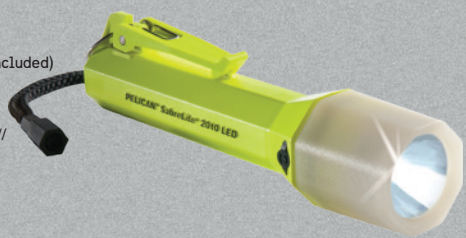

PELICAN SAFETY CERTIFIED
161 LUMENS **22h** RUN TIME

STEALTHLITE™ 2410PL PHOTOLUMINESCENT SHROUD

LIGHT SOURCE // LED
BATTERIES // 4 AA Alkaline (included)
LENGTH // 7" (17.8cm)
CERTIFICATIONS // CI, II, III D1