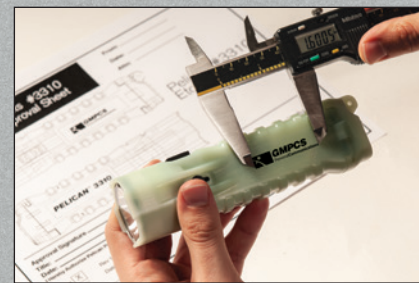

100% ACCURACY

Pelican's strict QA inspection team will check for quality of print and 100% accuracy in color and placement.