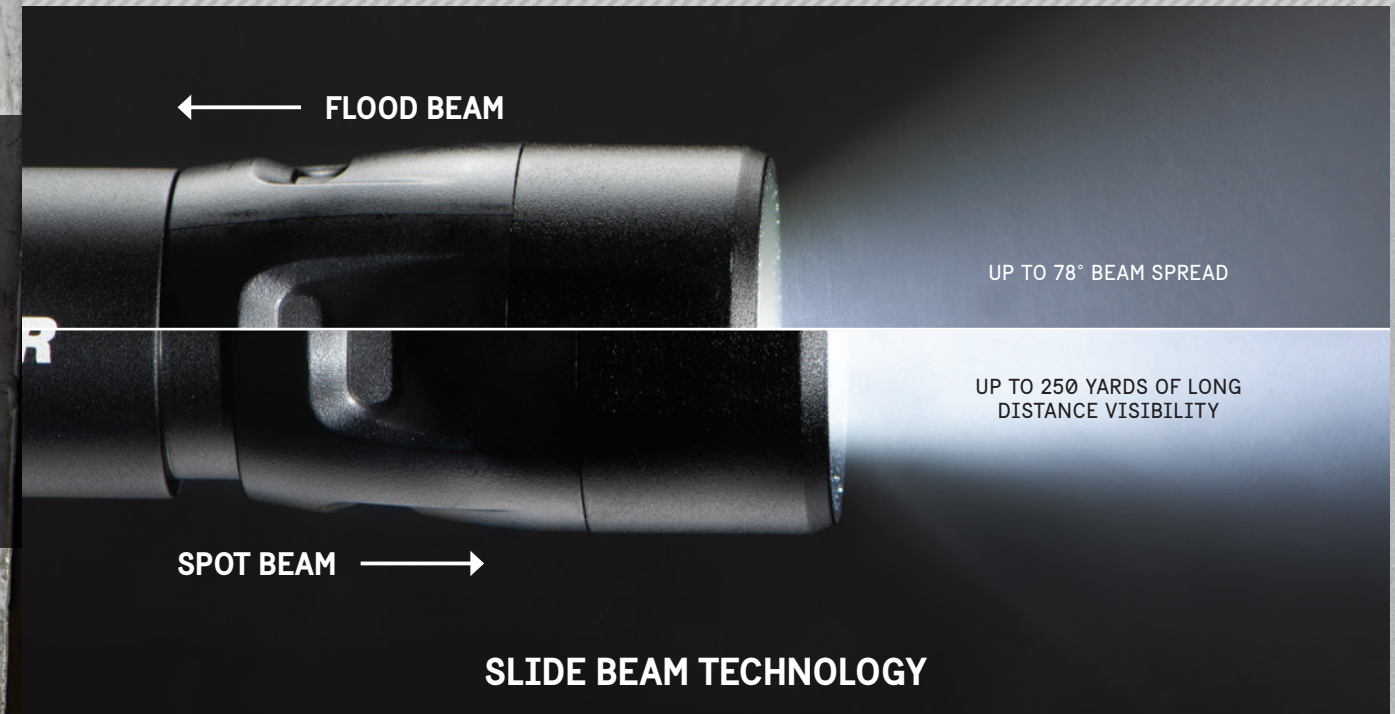

# 5 SERIES LIGHTS

Our 5 Series flashlights feature slide beam technology: The flood position projects a wide beam to illuminate your work area or use the spot beam for a long distance focused beam.