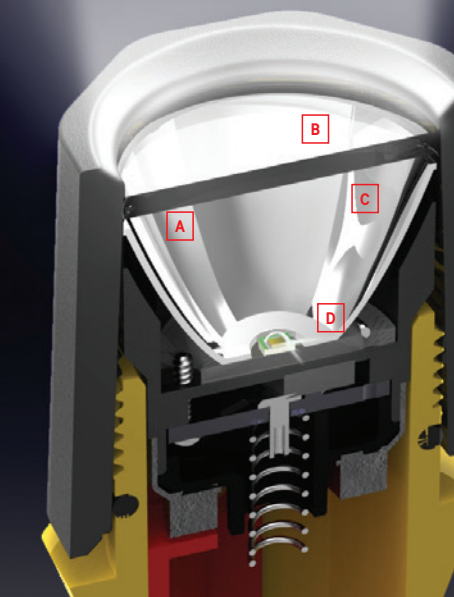

NEW DEEP MOUNT LED TECHNOLOGY

Our engineering team has designed a new high performance LED lamp module (Deep Mount LED Module). These lights are now brighter, with close to 100% increase in lumens and a 2.5 times increase in lux value over previous versions (as well as offering a more robust design).

- A New deep dish reflector provides up to 2.5 times lux increase, and 100% lumen increase
- B Robust, over-molded polycarbonate lens won't yellow
- C Opti-mechanical design gathers and focuses 100% of the light
- D LED is mounted directly to the PCB board, creating a strong and efficient design solution